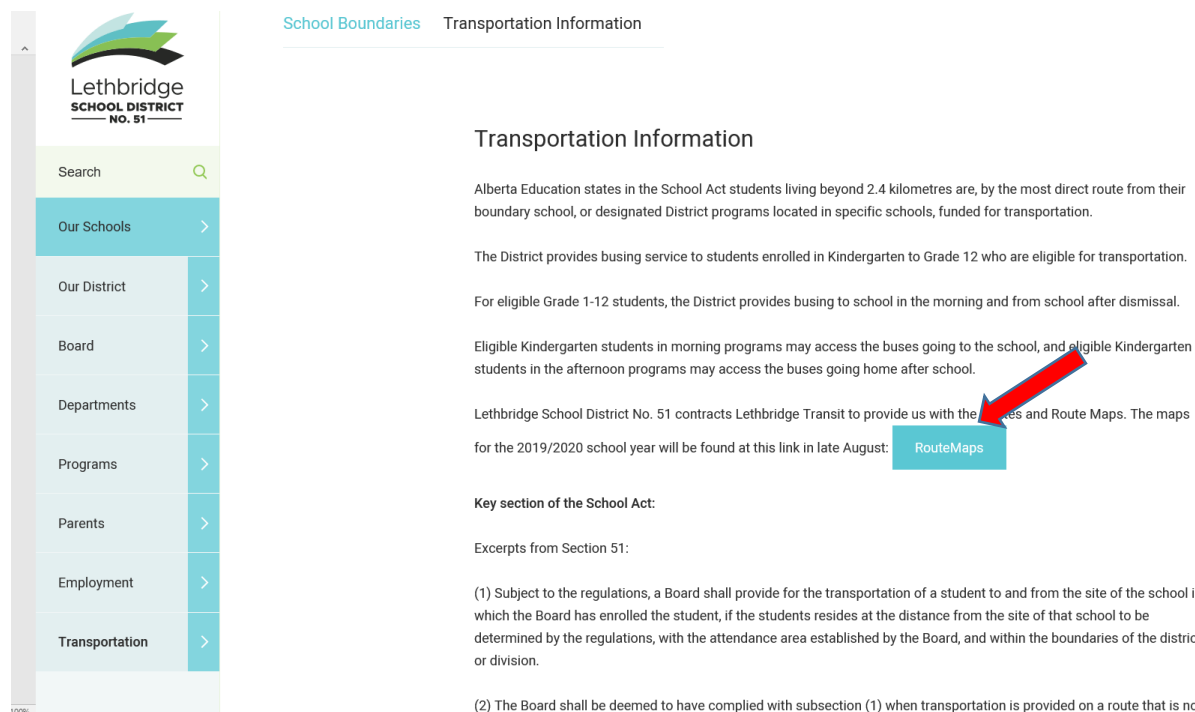

How to find Bus Routes and Maps

Go to www.lethsd.ab.ca

> click on [Transportation](#) > click on [Transportation Information](#)

➤ click on the link [“Route Maps”](#)

Once you click on your child's route the **Map** will appear on the first page, scrolling to the next page will provide you with the **exact location of the bus stop and the time of arrival.**